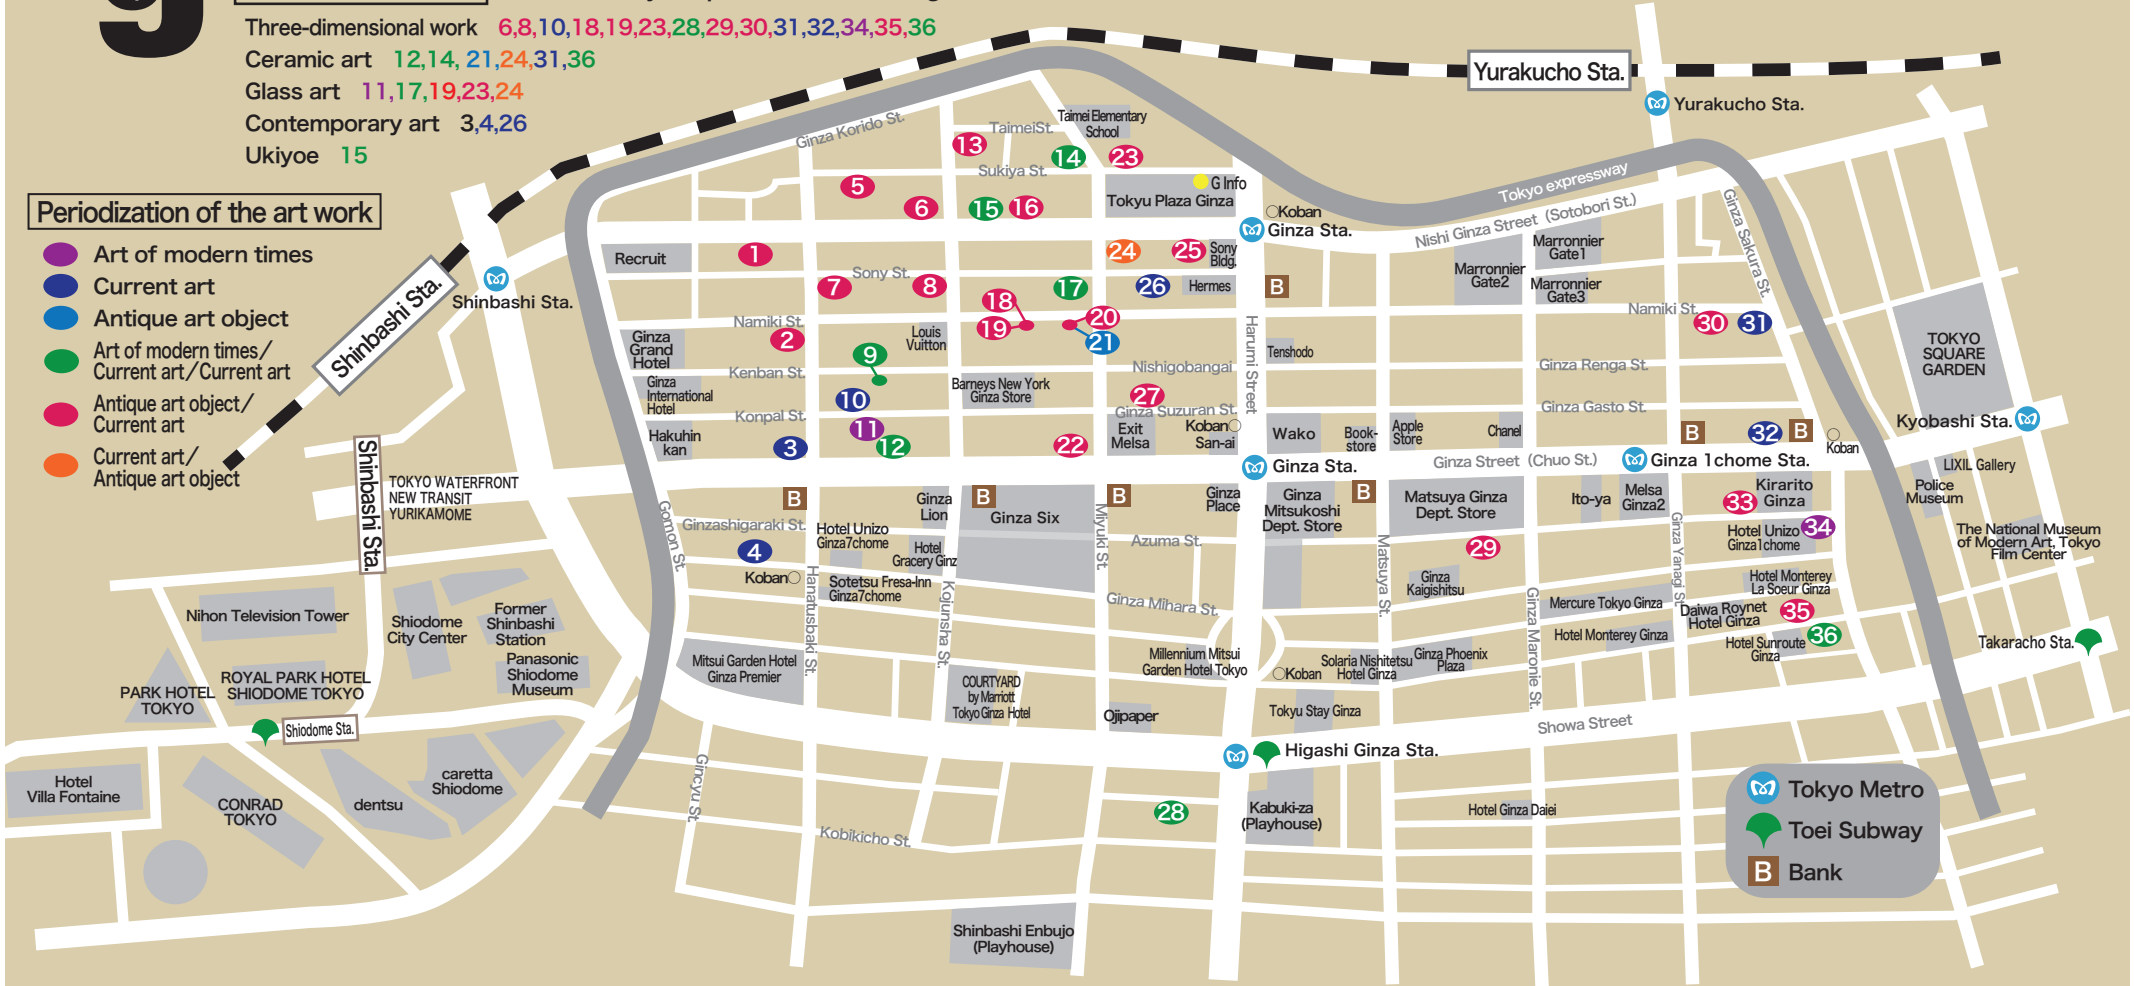

g Ginza Galleries Map

Kind of the art work ※ You can buy the pictures at most art galleries.

- Three-dimensional work 6,8,10,18,19,23,28,29,30,31,32,34,35,36
- Ceramic art 12,14, 21,24,31,36
- Glass art 11,17,19,23,24
- Contemporary art 3,4,26
- Ukiyoe 15

Periodization of the art work

- Art of modern times
- Current art
- Antique art object
- Art of modern times/ Current art/ Current art
- Antique art object/ Current art
- Current art/ Antique art object