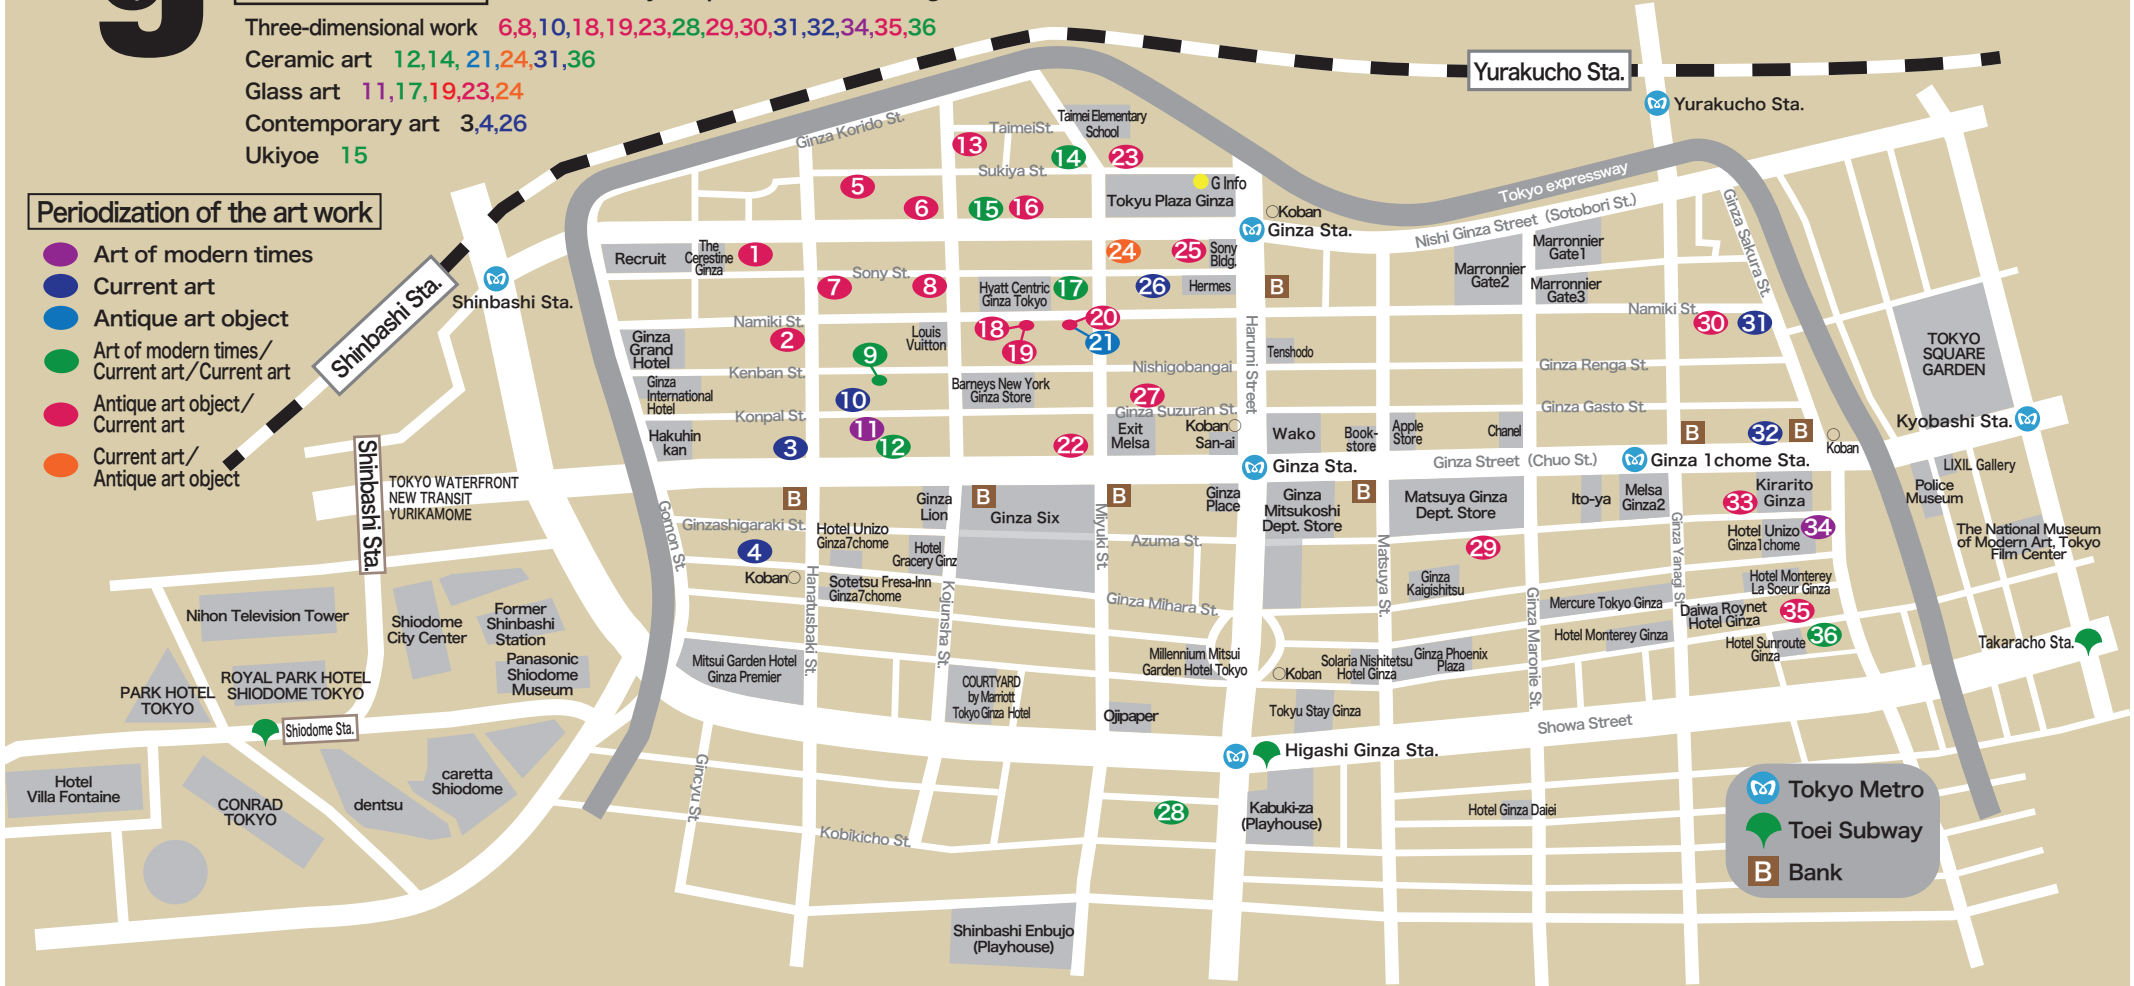

Kind of the art work ※ You can buy the pictures at most art galleries.

- Three-dimensional work 6,8,10,18,19,23,28,29,30,31,32,34,35,36
- Ceramic art 12,14, 21,24,31,36
- Glass art 11,17,19,23,24
- Contemporary art 3,4,26
- Ukiyoe 15

Periodization of the art work

- Art of modern times
- Current art
- Antique art object
- Art of modern times/
Current art/Current art
- Antique art object/
Current art
- Current art/
Antique art object